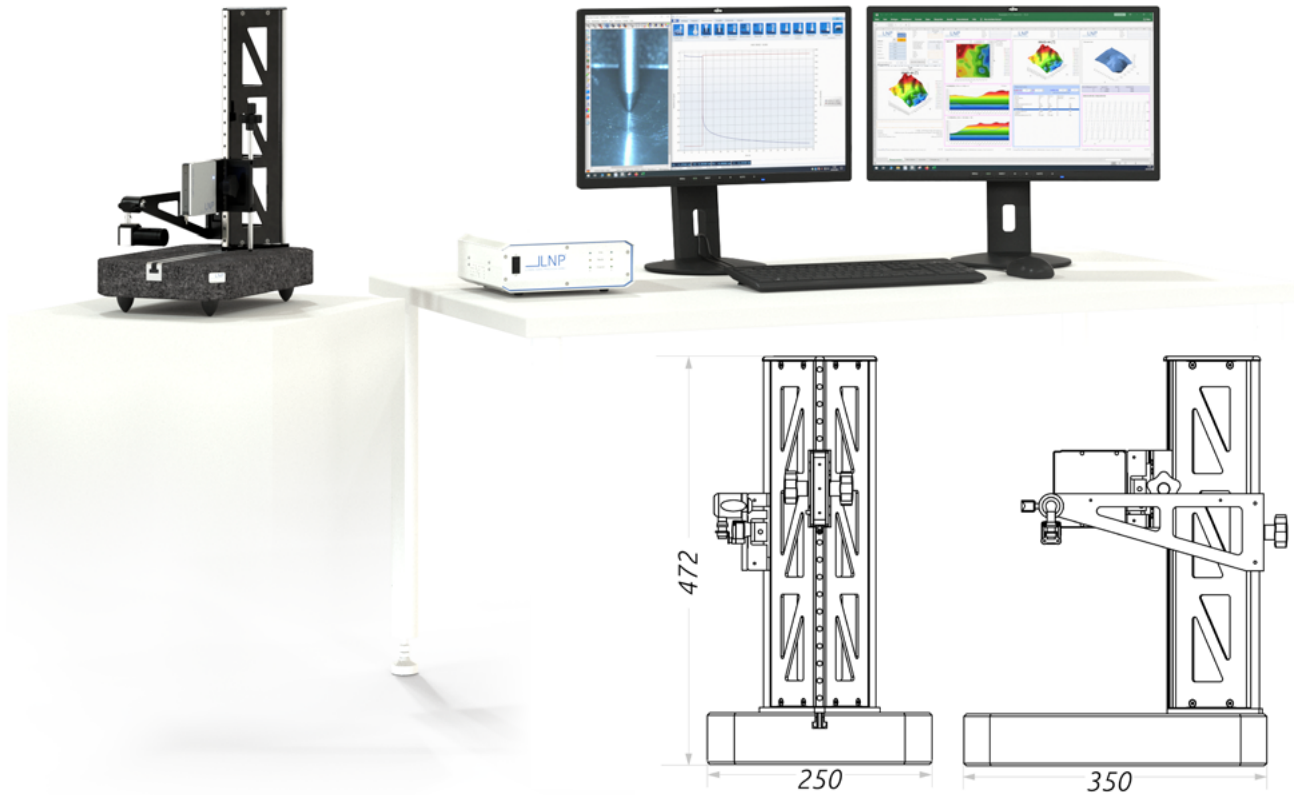

The LNP[®] 1 Composition

The work solution for skilled employees

LNP[®]
LUDWIG NANO PRÄZISION GMBH

PACKAGE CONTENT LNP[®] 1

1	LNP [®] nano touch
2	Manual stand
3	1-axis control
4	Camera bracket
5	Simple camera
6	LNP [®] nano touch software basic
7	Windows 10 64 Bit + Microsoft Office Small Business
8	Fujitsu Workstation: Celius W580 Power, Intel [®] Core™ i7-9700 Processor, 16 GB DDR Ram, 512 GB SSD, 2x Display B24 -9 TS PRO